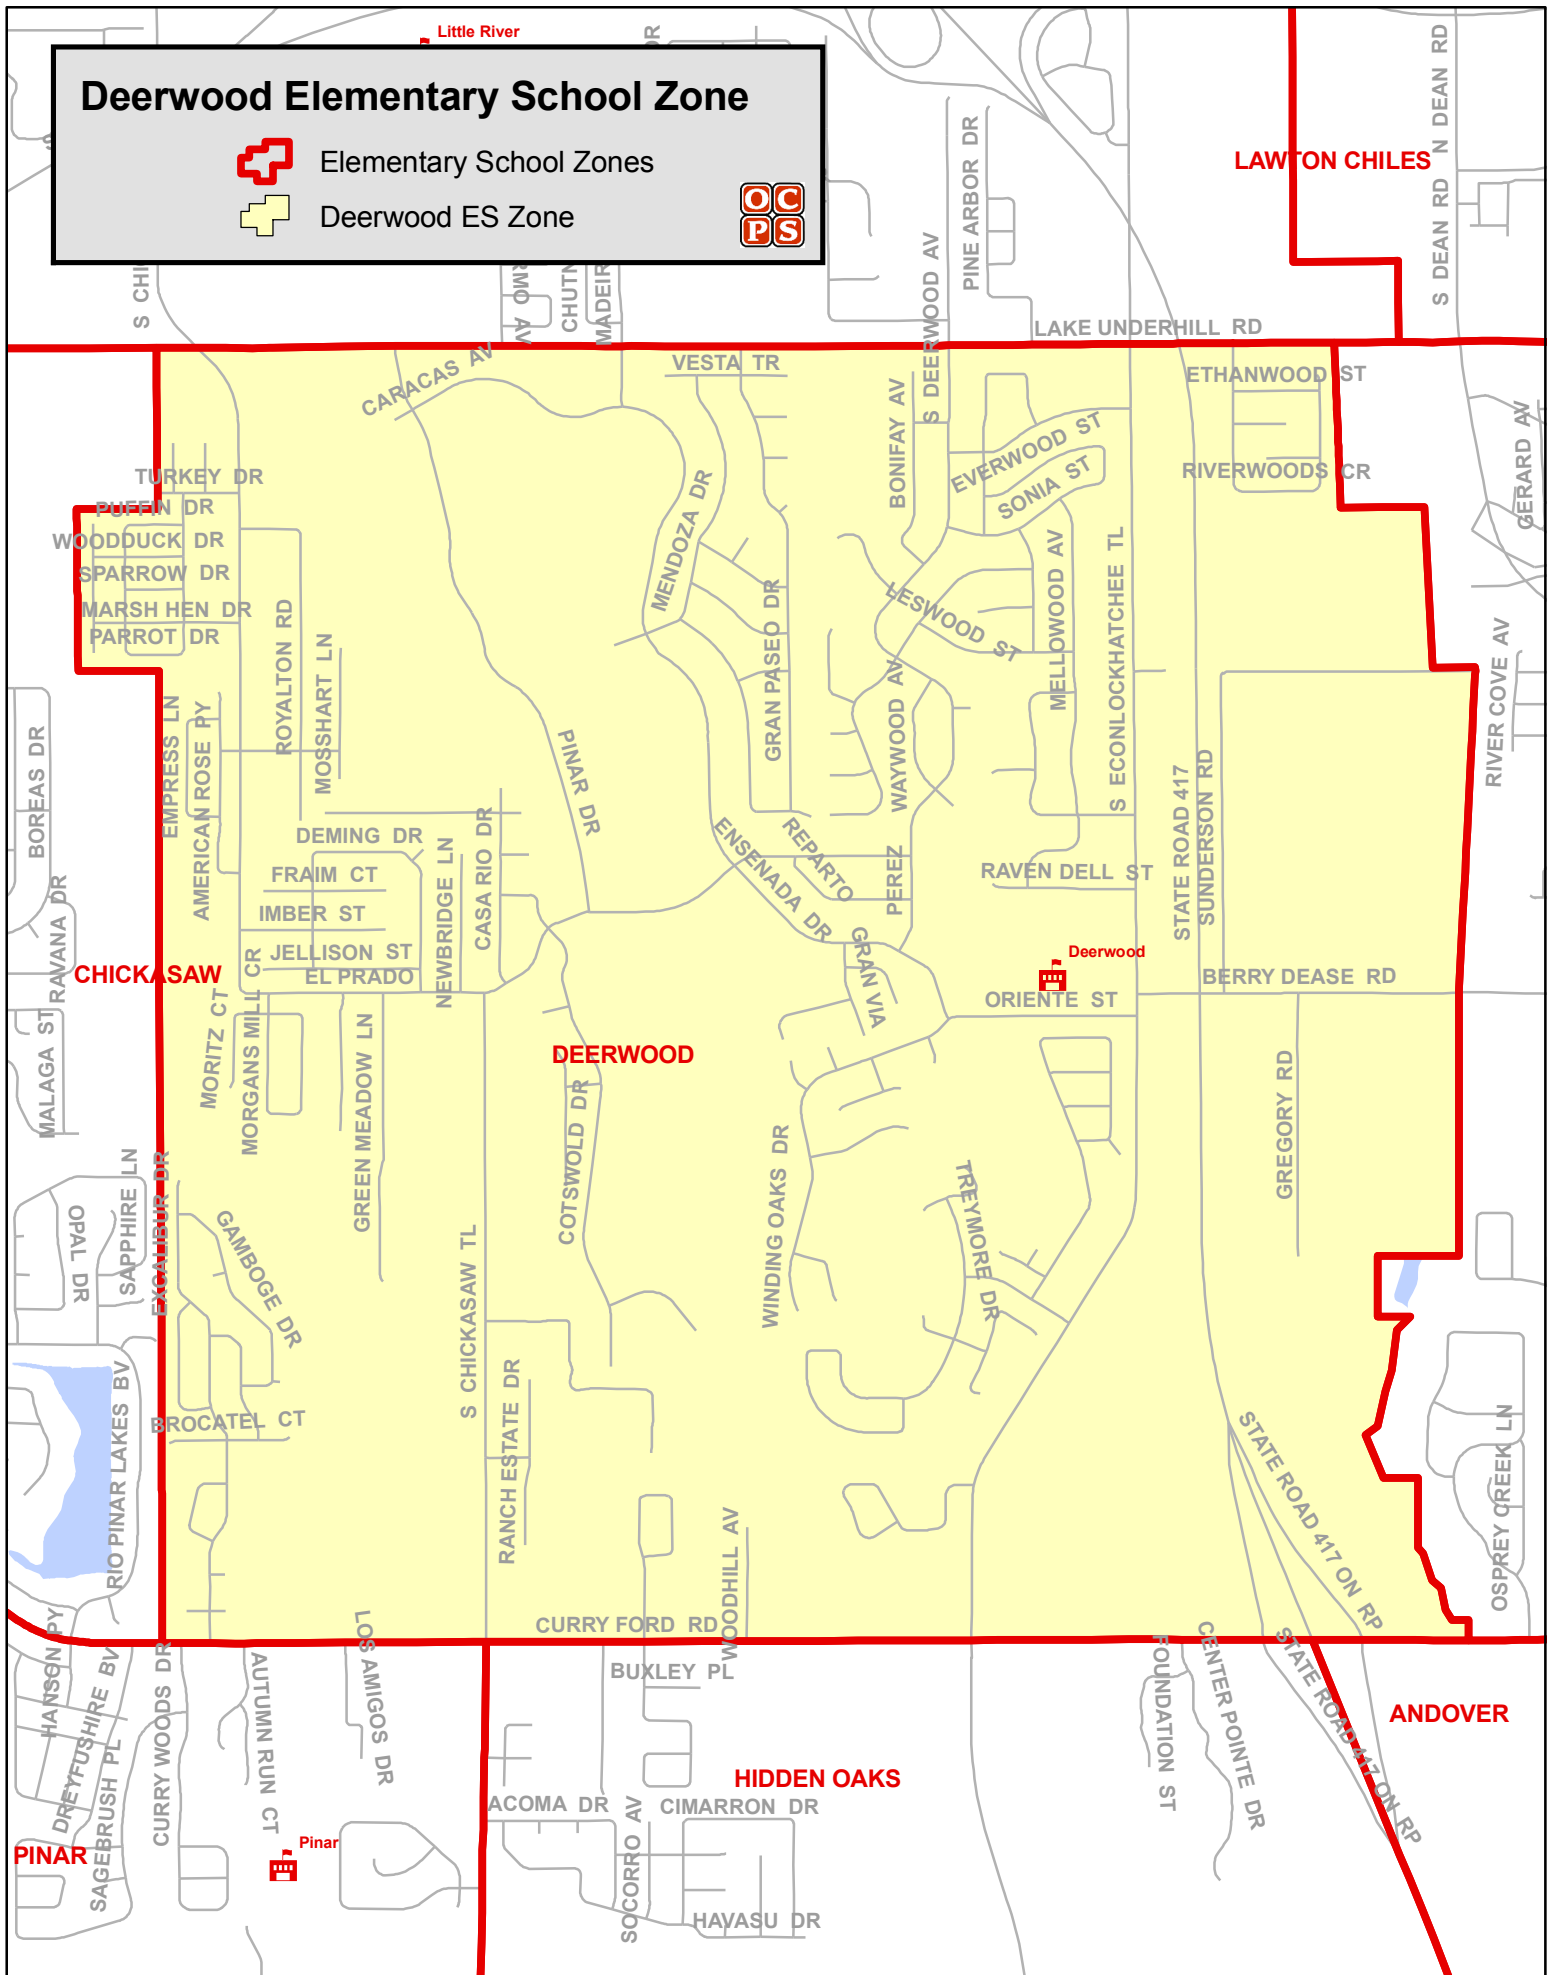

Little River

Deerwood Elementary School Zone

-  Elementary School Zones
-  Deerwood ES Zone

LAWTON CHILES

CHICKASAW

DEERWOOD

Deerwood

PINAR

Pinar

HIDDEN OAKS

ANDOVER